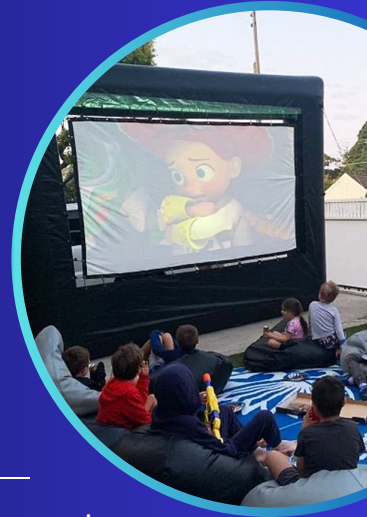

## 14'X8' INDOOR SCREEN PACKAGE (4HRS)

\$499

Light up the stage with our Big Projector & Screen Combo, perfect for rocking events and weddings with 100+ guests. Dive into a world of epic visuals beamed onto a top-notch screen, crafting a jaw-dropping show that'll blow minds. Score an indoor screen, 2 speakers, a projector, and pick your favorite media to create magic!

## 14'X8' INFLATABLE MOVIE PACKAGE (4HRS)

\$499

Turn your backyard bash into a blockbuster extravaganza with our Outdoor Movie Screen Package! Get ready for top-notch visuals and sound that will transport you to a cinematic wonderland. Quick setup means zero hassle, making it a hit for birthdays and family shindigs. You get an Outdoor inflatable screen, 2 speakers, projector and your choice of media.

## 30' LARGE MOVIE SCREEN PACKAGE (4HRS)

\$799

Dive into the enchanting world of outdoor cinema with our deluxe package tailor-made for large corporate bashes or community parks! Immerse yourself in top-notch visuals and crystal-clear sound for moments that will stick with you. All of the amenity listed above are included plus an old fashion popcorn cart to satisfy 100ppl.